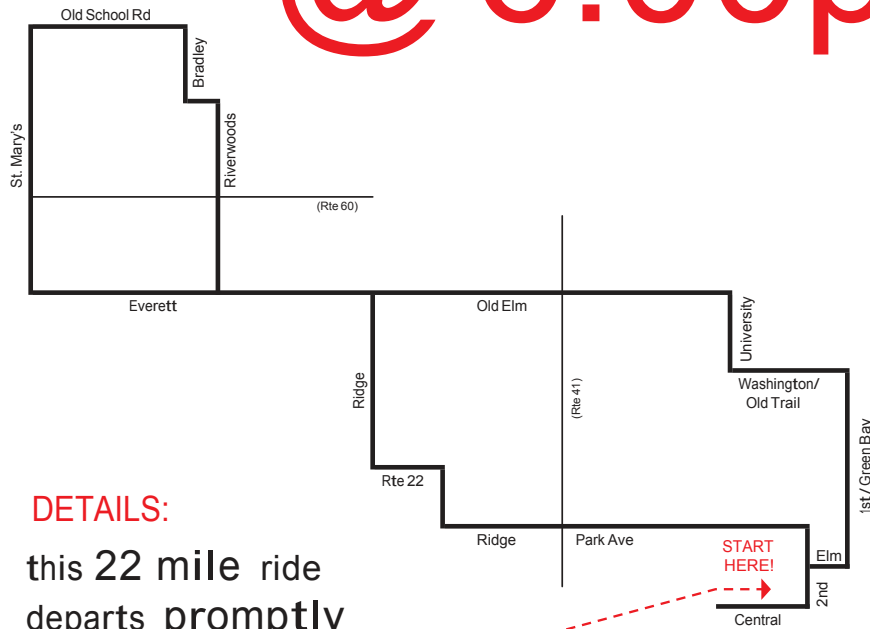

ALBERTO'S presents...

the weekly WOMEN'S RIDE

WEDNESDAYS

(April-September)

@ 6:00pm

DETAILS:

this 22 mile ride
departs promptly
from store entrance
and averages 15-17 mph

- L - Second
- R - Elm
- L - 1st
- L - Washington
- Curves into University
- L - Old Elm
- R - St Marys
- R - Old School
- R - Bradley
- L - Riverwoods
- L - Everett
- R - Ridge
- L - Rte 22
- R - Ridge
- L - Park